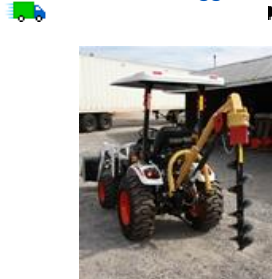

John Deere 2305 Tractor

John Deere 2305 Tractor Model

What we know about the John Deere 2305 tractor is that it has a 3 cylinder Diesel Engine that produces 24 horsepower. Shown left is a picture of the John Deere 2305 tractor.

Tractor 3 Point Disc Harrow Model 96 [more info](#)

(12) Disc Model - 3' 10" width, with 16" or 18" Diameter Disk Available Free Shipping within 1,000 miles!

Hitch Pull Type Water Fillable ARP Aerator [more info](#)

30", 36", 48" & 60" Sizes Available Free Shipping within 1,000 miles! **Only 36" width available**

Everything Attachments Compact Tractor Post Hole Digger [more info](#)

4", 6", 9" & 12" Auger Bit Sizes Available Free Shipping within 1,000 Miles Can Ship with UPS Ground **In stock now Starting at \$680.00**

King Kutter XB Tractor 3 Point Hitch Carry All [more info](#)

Our Price: **\$239.00** King Kutter XB Carry All for Sub Compact and Small Compact Tractors Free Shipping within 1,000 Miles.

Tractor 3 Point Hitch 60" Pine Straw Rake PSR-5' [more info](#)